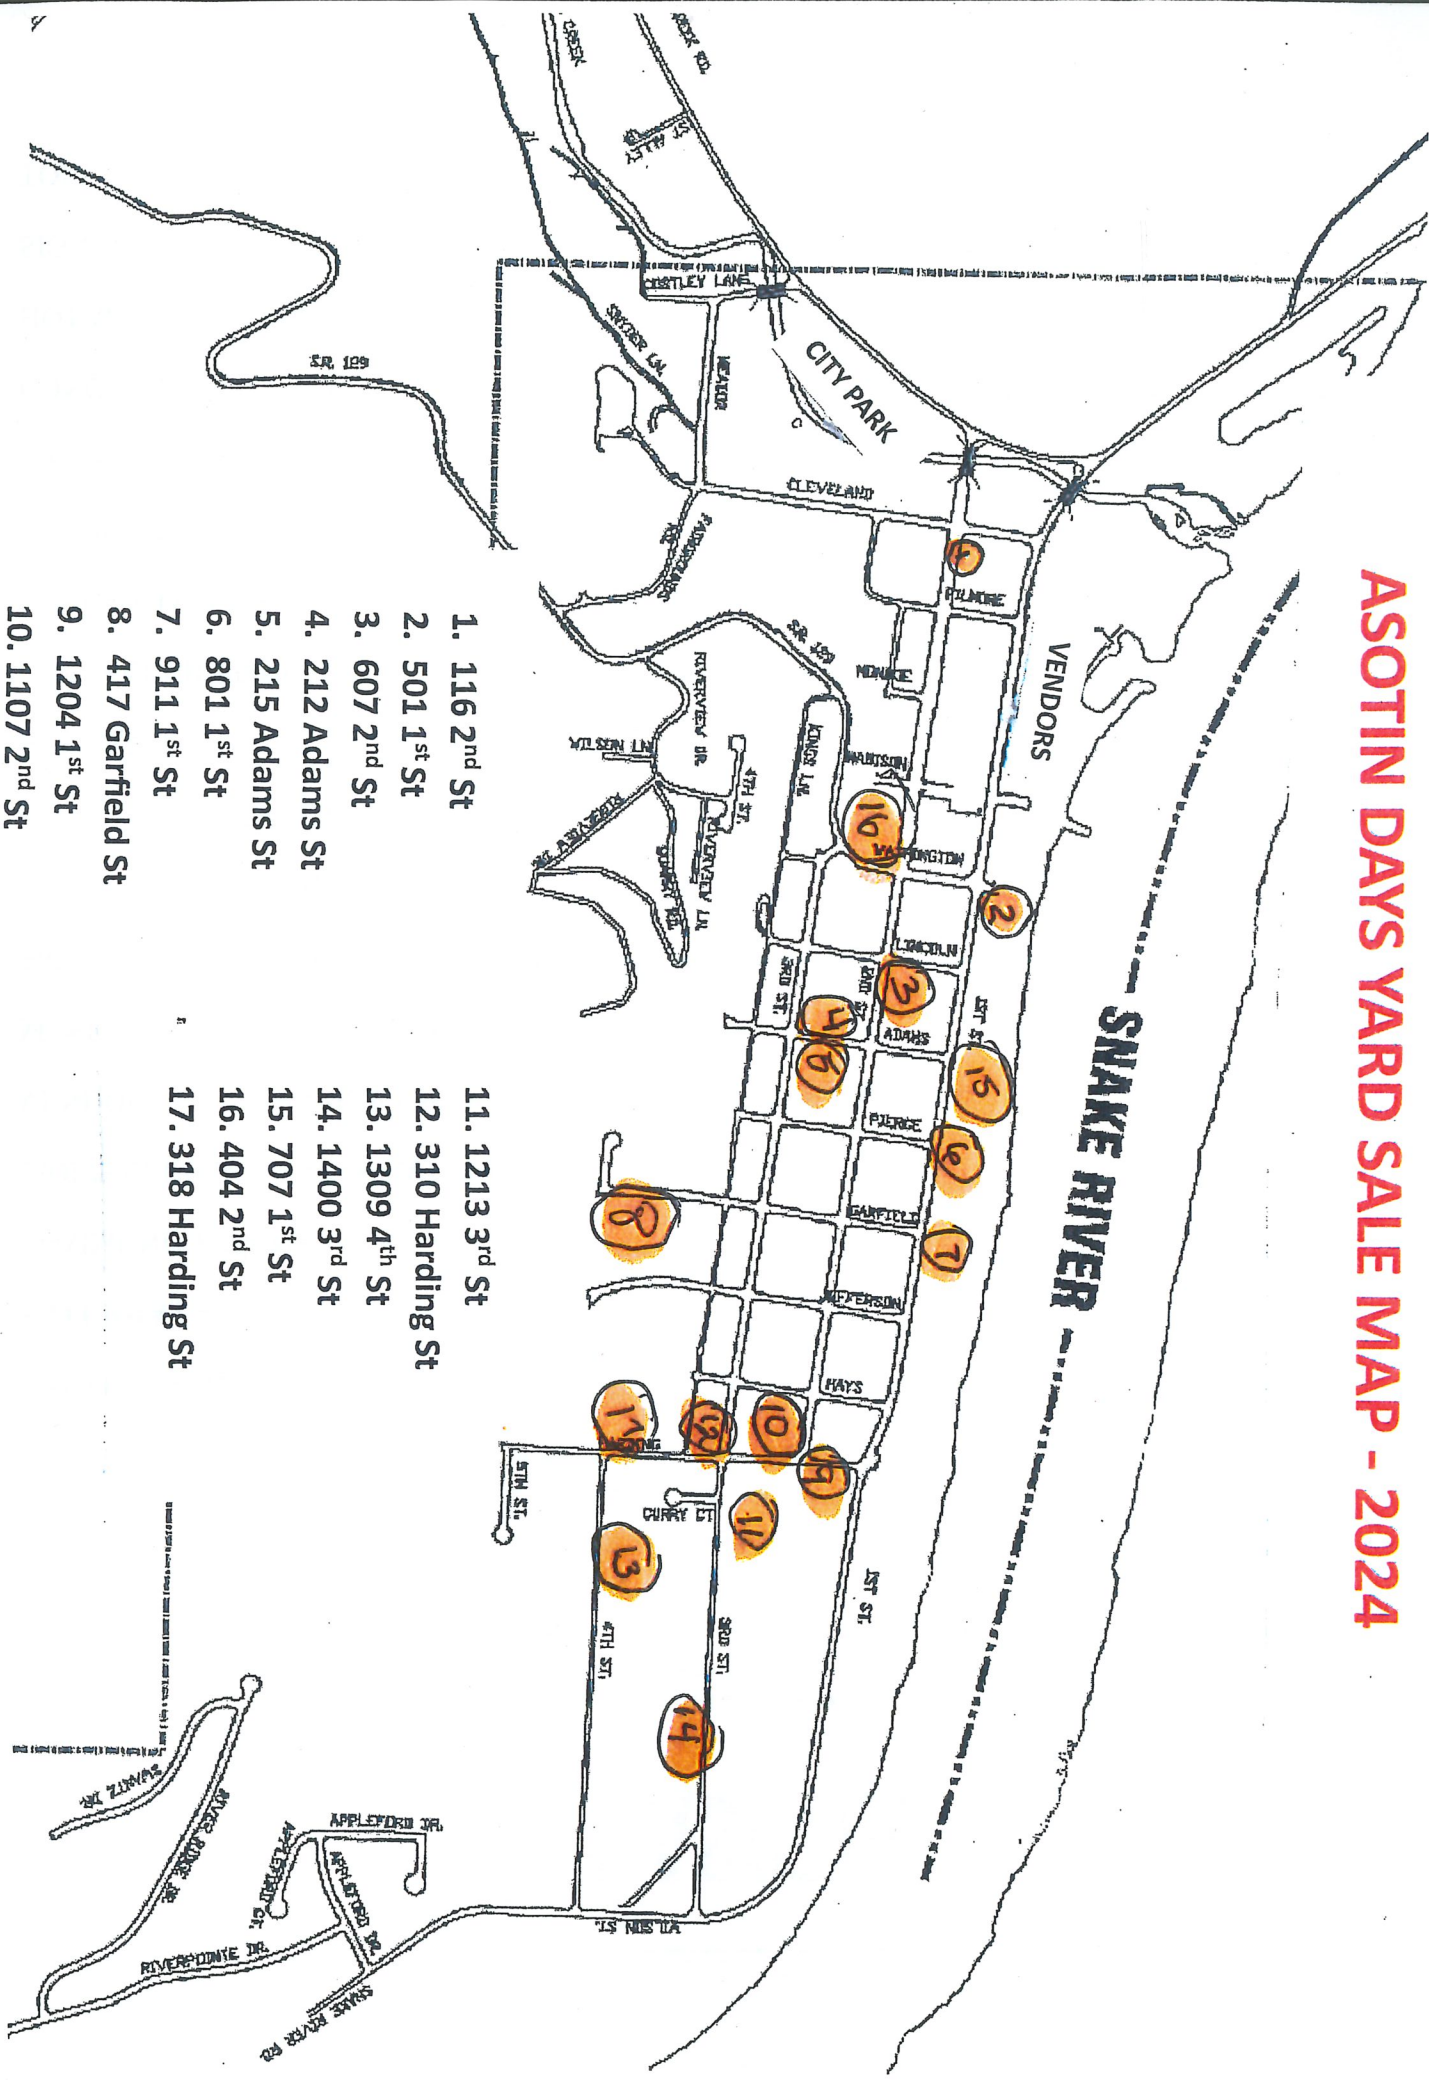

ASOTIN DAYS YARD SALE MAP - 2024

1. 116 2nd St
2. 501 1st St
3. 607 2nd St
4. 212 Adams St
5. 215 Adams St
6. 801 1st St
7. 911 1st St
8. 417 Garfield St
9. 1204 1st St
10. 1107 2nd St
11. 1213 3rd St
12. 310 Harding St
13. 1309 4th St
14. 1400 3rd St
15. 707 1st St
16. 404 2nd St
17. 318 Harding St